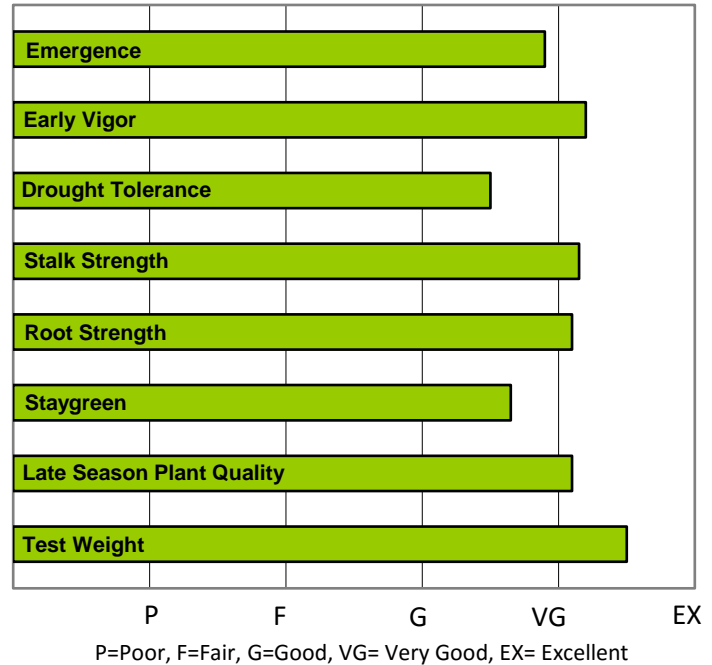

General Characteristics

GDD's Pollination	1360
GDD's Black Layer	2780
Plant Height	Med-Tall
Leaf Type	Semi-Upright
Ear Height	Medium
Ear Type	Semi-Flex
Kernel Rows	14-16
Cob Color	Red
Husk Cover	Good

Agronomic Features

Yield for Maturity	Excellent
Dry Down	Very Good
Stress Tolerance	Excellent
Response to Sidedress	Good
Responds to Fungicide	Yes
Green Snap	Good
Corn after Corn	Excellent
No-Till	Very Good

Disease Tolerance

Grey Leaf Spot	Good
Northern Leaf Blight	Very Good
Southern Leaf Blight	Very Good
Common Rust	Not Rated
Goss' Wilt	Good
Stalk Anthracnose	Fair

Recommended Seeding Rates

Row Width	Low Yield Environment	Medium Yield Environments	High Yield Environments
30" Rows	29-31,000	31-33,000	33-35,000
Twin Rows	30-32,000	32-34,000	34-36,000
20" Rows	31-33,000	33-35,000	35-37,000
<20" rows	31-33,000	33-35,000	35-37,000

Nitrogen Application

Rotation - Timing	100% Preplant	Pre/Sidedress	Starter/Sidedress
Corn/Soybean			
Corn/Corn			

Product Highlights

- + Consistent yields across environments
- + Attractive fall appearance and intactness
- + Excellent choice for continuous corn rotations
- Requires higher populations to maximize yield

Plant Characteristics

Hybrid Placement

Soil Adaptability	Not Recommended	Recommended	Highly Recommended
Light Soils - Low O.M., Low CEC. Low water holding capacity. Drought prone		+	
Medium Soils - O.M. 1.5-3.5%, CEC 11-20. Good productivity, well drained silt loams			+
Heavy Soils - High O.M. >3.5%, High CEC >20. Well drained, Highly productive with deep top soil.			+
Poorly Drained - Soils that tend to remain saturated for prolonged periods of time.		+	

Always follow IRM, grain marketing and all other stewardship practices and pesticide label directions. Roundup Ready* crops contain genes that confer tolerance to glyphosate, the active ingredient in Roundup* brand agriculture herbicide. Roundup* brand agricultural herbicide will kill crops that are not tolerant to glyphosate. All B.t. products might not be registered in all states. Check with your Sales Representative for the registration status in your state. Genuity and Design*, Genuity*, Roundup Ready 2 and Design*, Roundup Ready*, Roundup*, SmartStax and Design*, SmartStax*, VT Double PRO*, VT Triple PRO*, are trademarks of MonsantoTechnology LLC, Ignight*. LibertyLink* and the Water Droplet Design* are registered trademarks of Bayer CropSciences. Herculex* is a registered trademark of Dow AgroSciences LLC. Repect the Refuge* and the Corn Design* and Respect the Refuge* are registered trademarks of National Corn Growers Association.

Ratings: GDU ratings are calculated from planting date. Actual ratings are based on best current information available and may be affected by changing environmental conditions. ProHarvest Seeds warrants that the seed sold by it conforms to the descriptions on accompanying labels within tolerances established or permitted by law.

Before opening a bag of seed, please be sure to read, understand and accept the stewardship requirements. Including applicable refuge requirements for insect resistance management for the biotechnology traits expressed in the seed as set forth in the trait agreement(s) that you sign. By opening and using a bag of seed, you are reaffirming your obligation to comply with the most recent stewardship agreement.